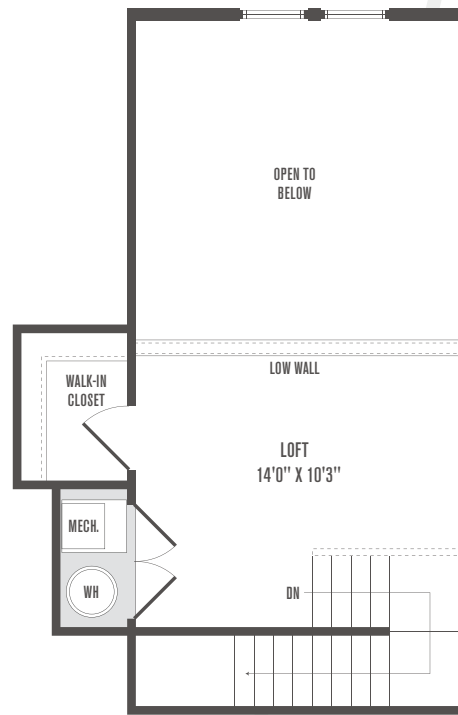

A1 Loft
1 Bedroom | 1 Bath | Loft
933 Square Feet

Rent _____

Apt# _____

Date _____

A1 LOFT LOWER FLOOR

A1 LOFT UPPER FLOOR

101 N. Wolfe Street
Baltimore, MD 21231

JeffersonSquareApartments.com

Floor plans are artist's renderings and actual plans may be different.
All room dimensions are approximations only.