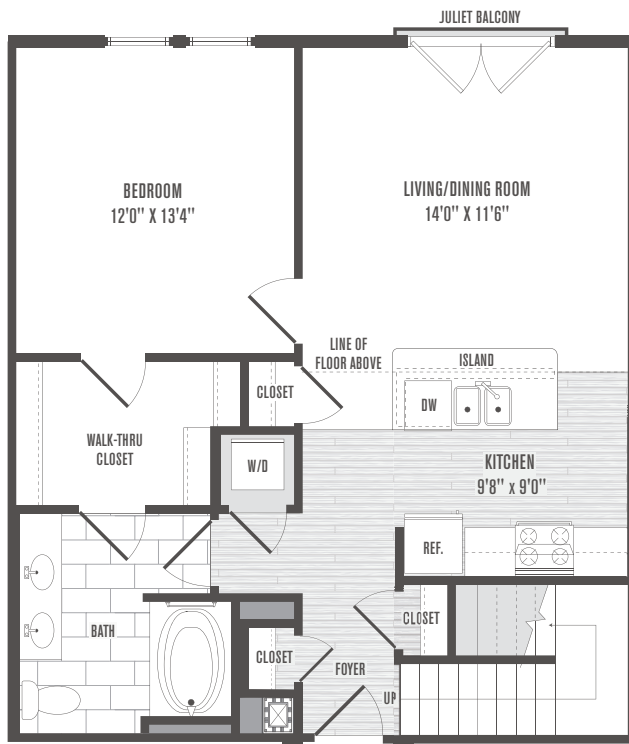

A1 Loft
1 Bedroom | 1 Bath | Loft
933 Square Feet

Rent _____

Apt# _____

Date _____

A1 LOFT LOWER FLOOR

A1 LOFT UPPER FLOOR

101 N. Wolfe Street
Baltimore, MD 21231

JeffersonSquareApartments.com

Floor plans are artist's renderings and actual plans may be different.
All room dimensions are approximations only.