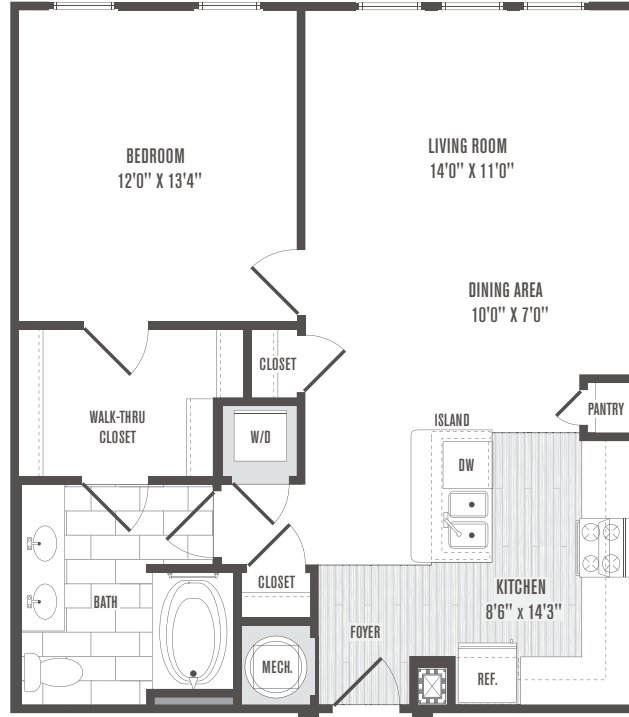

JEFFERSON SQUARE AT WASHINGTON HILL

A1
1 Bedroom | 1 Bath
819 Square Feet

Rent _____

Apt# _____

Date _____

101 N. Wolfe Street
Baltimore, MD 21231

JeffersonSquareApartments.com

Floor plans are artist's renderings and actual plans may be different.
All room dimensions are approximations only.