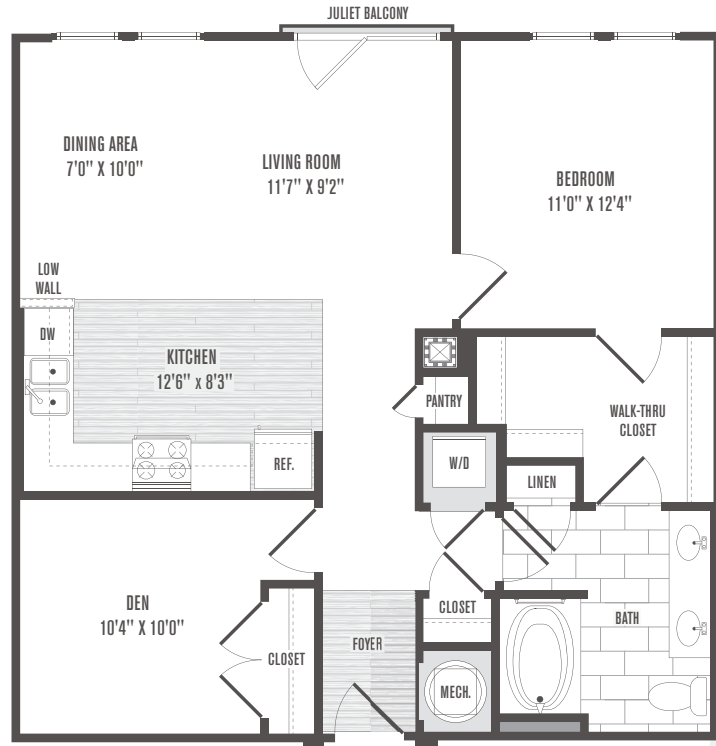

JEFFERSON SQUARE
AT WASHINGTON HILL

A10
1 Bedroom | 1 Bath | Den
928 Square Feet

Rent _____

Apt# _____

Date _____

101 N. Wolfe Street
Baltimore, MD 21231

JeffersonSquareApartments.com

Floor plans are artist's renderings and actual plans may be different.
All room dimensions are approximations only.