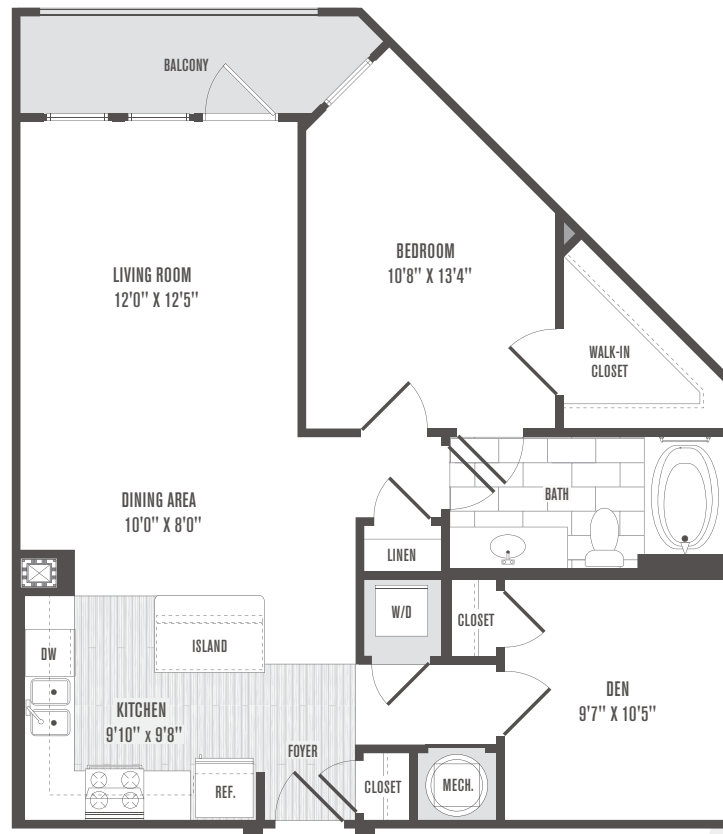

JEFFERSON SQUARE AT WASHINGTON HILL

A12
1 Bedroom | 1 Bath | Den
902 Square Feet

Rent _____

Apt# _____

Date _____

UNIT A12

101 N. Wolfe Street
Baltimore, MD 21231

JeffersonSquareApartments.com

Floor plans are artist's renderings and actual plans may be different.
All room dimensions are approximations only.