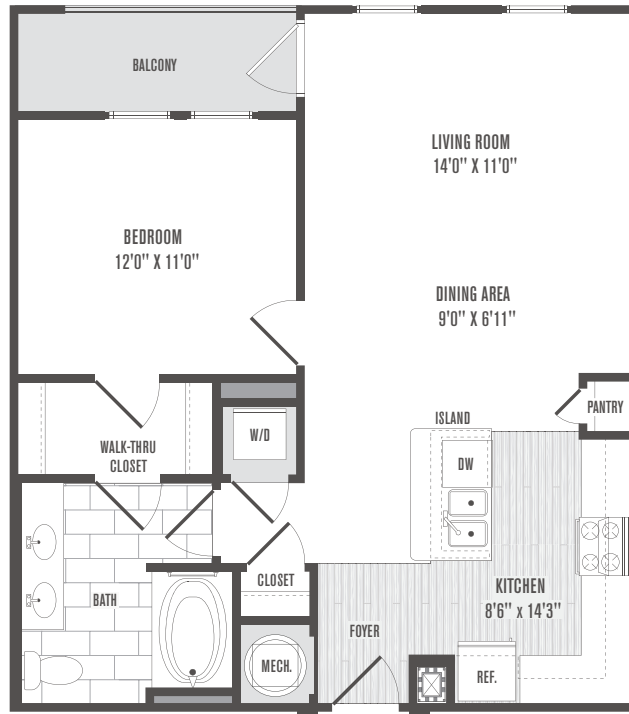

JEFFERSON SQUARE
AT WASHINGTON HILL

A2
1 Bedroom | 1 Bath
763 Square Feet

Rent _____

Apt# _____

Date _____

101 N. Wolfe Street
Baltimore, MD 21231

JeffersonSquareApartments.com

Floor plans are artist's renderings and actual plans may be different.
All room dimensions are approximations only.