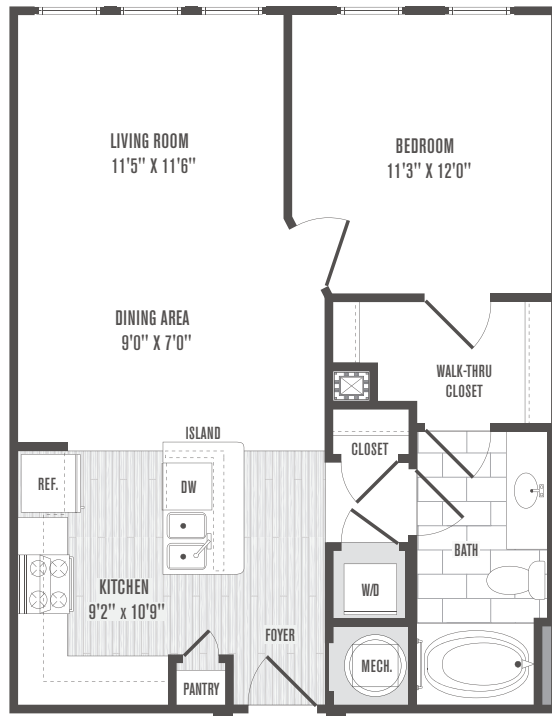

JEFFERSON SQUARE AT WASHINGTON HILL

A3
1 Bedroom | 1 Bath
718 Square Feet

Rent _____

Apt# _____

Date _____

101 N. Wolfe Street
Baltimore, MD 21231

JeffersonSquareApartments.com

Floor plans are artist's renderings and actual plans may be different.
All room dimensions are approximations only.