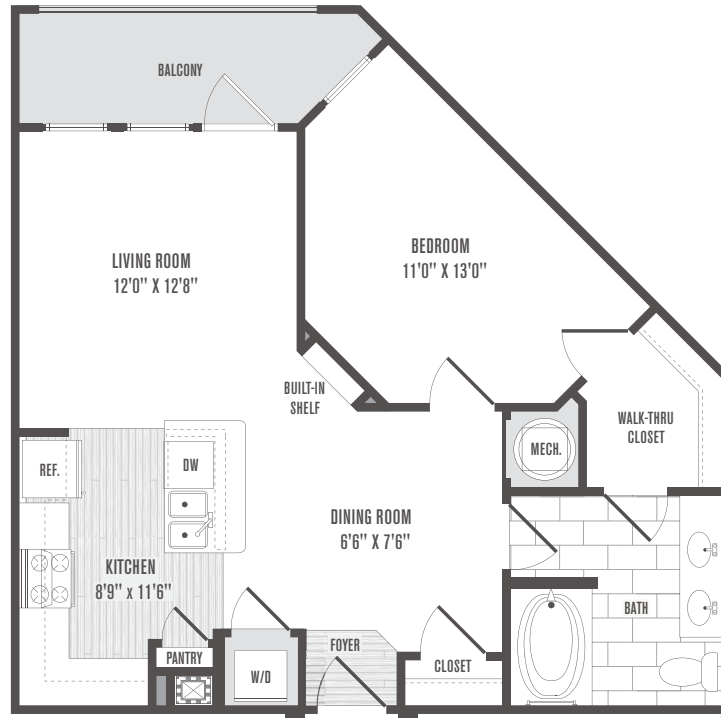

JEFFERSON SQUARE AT WASHINGTON HILL

A5
1 Bedroom | 1 Bath
743 Square Feet

Rent _____

Apt# _____

Date _____

101 N. Wolfe Street
Baltimore, MD 21231

JeffersonSquareApartments.com

Floor plans are artist's renderings and actual plans may be different.
All room dimensions are approximations only.