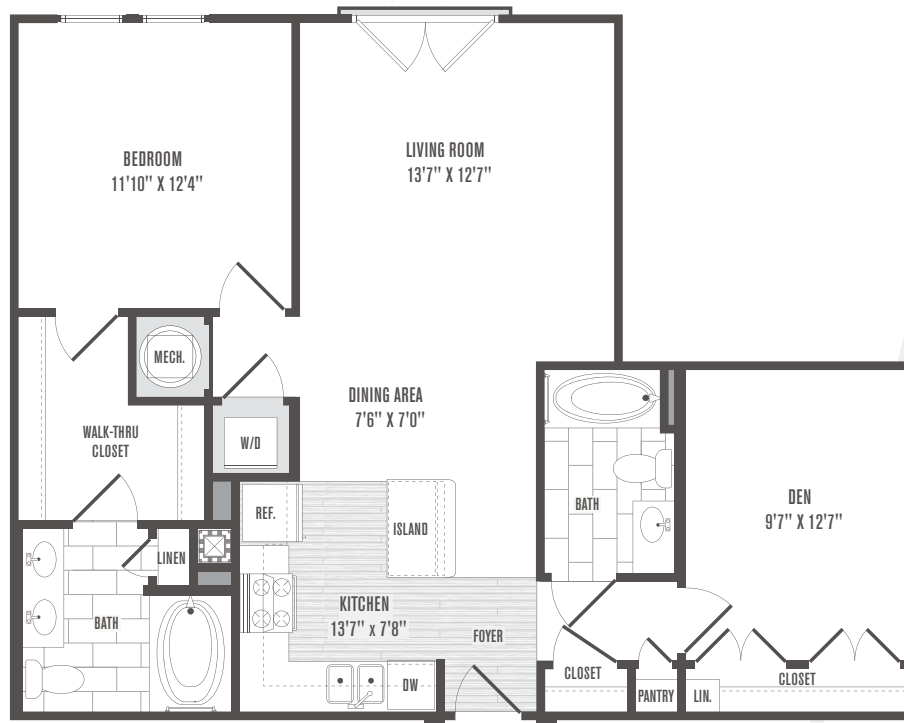

JEFFERSON SQUARE
AT WASHINGTON HILL

A6
1 Bedroom | 2 Bath | Den
995 Square Feet

Rent _____

Apt# _____

Date _____

101 N. Wolfe Street
Baltimore, MD 21231

JeffersonSquareApartments.com

Floor plans are artist's renderings and actual plans may be different.
All room dimensions are approximations only.