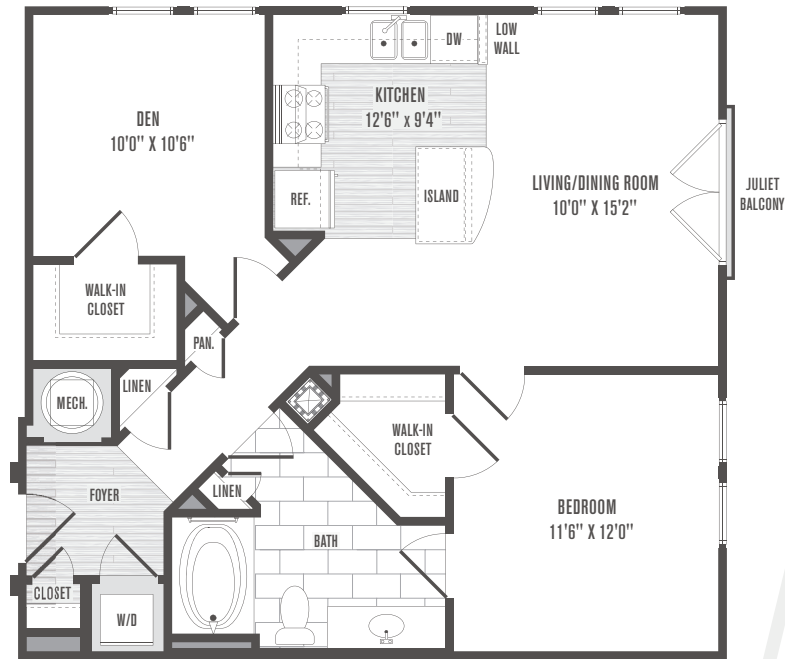

JEFFERSON SQUARE
AT WASHINGTON HILL

A8
1 Bedroom | 1 Bath | Den
851 Square Feet

Rent _____

Apt# _____

Date _____

101 N. Wolfe Street
Baltimore, MD 21231

JeffersonSquareApartments.com

Floor plans are artist's renderings and actual plans may be different.
All room dimensions are approximations only.