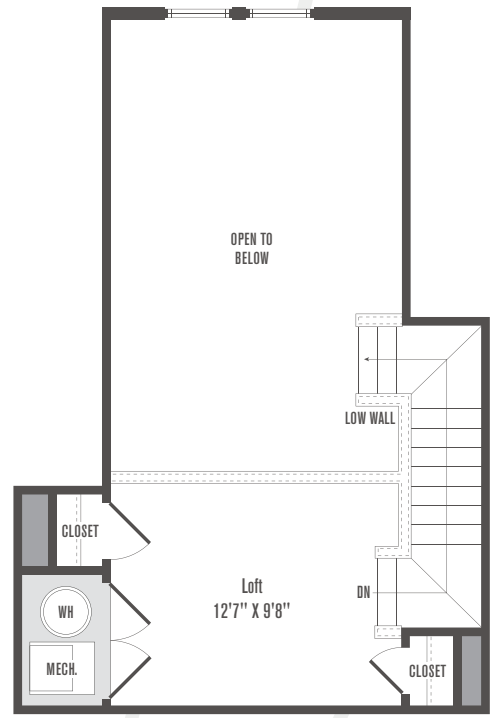

**B1 Loft**  
**2 Bedroom | 2 Bath | Loft**  
**1,245 Square Feet**

Rent \_\_\_\_\_

Apt# \_\_\_\_\_

Date \_\_\_\_\_

**B1 LOFT LOWER FLOOR**

**B1 LOFT UPPER FLOOR**

101 N. Wolfe Street  
Baltimore, MD 21231

[JeffersonSquareApartments.com](http://JeffersonSquareApartments.com)

Floor plans are artist's renderings and actual plans may be different.  
All room dimensions are approximations only.