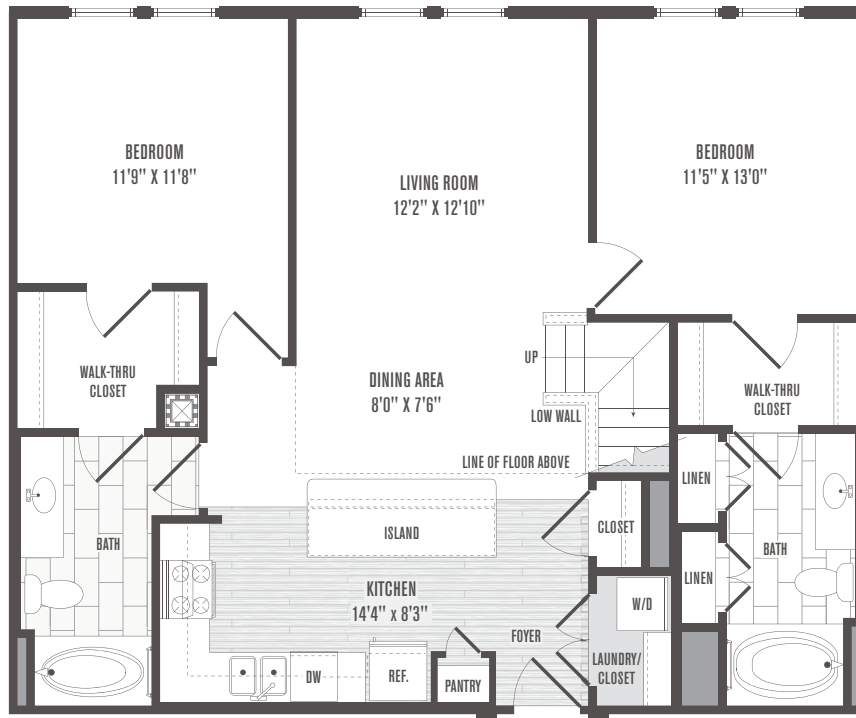

**B1 Loft**  
**2 Bedroom | 2 Bath | Loft**  
**1,245 Square Feet**

Rent \_\_\_\_\_

Apt# \_\_\_\_\_

Date \_\_\_\_\_

**B1 LOFT LOWER FLOOR**

**B1 LOFT UPPER FLOOR**

101 N. Wolfe Street  
Baltimore, MD 21231

[JeffersonSquareApartments.com](http://JeffersonSquareApartments.com)

Floor plans are artist's renderings and actual plans may be different.  
All room dimensions are approximations only.