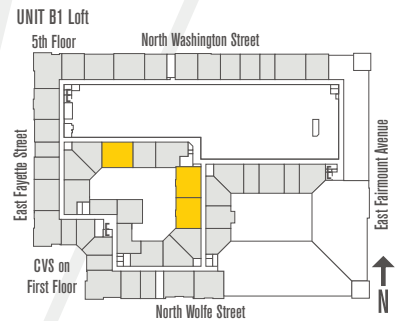

**B1 Loft**  
**2 Bedroom | 2 Bath | Loft**  
**1,245 Square Feet**

Rent \_\_\_\_\_

Apt# \_\_\_\_\_

Date \_\_\_\_\_

**B1 LOFT LOWER FLOOR**

**B1 LOFT UPPER FLOOR**

101 N. Wolfe Street  
Baltimore, MD 21231

[JeffersonSquareApartments.com](http://JeffersonSquareApartments.com)

Floor plans are artist's renderings and actual plans may be different.  
All room dimensions are approximations only.