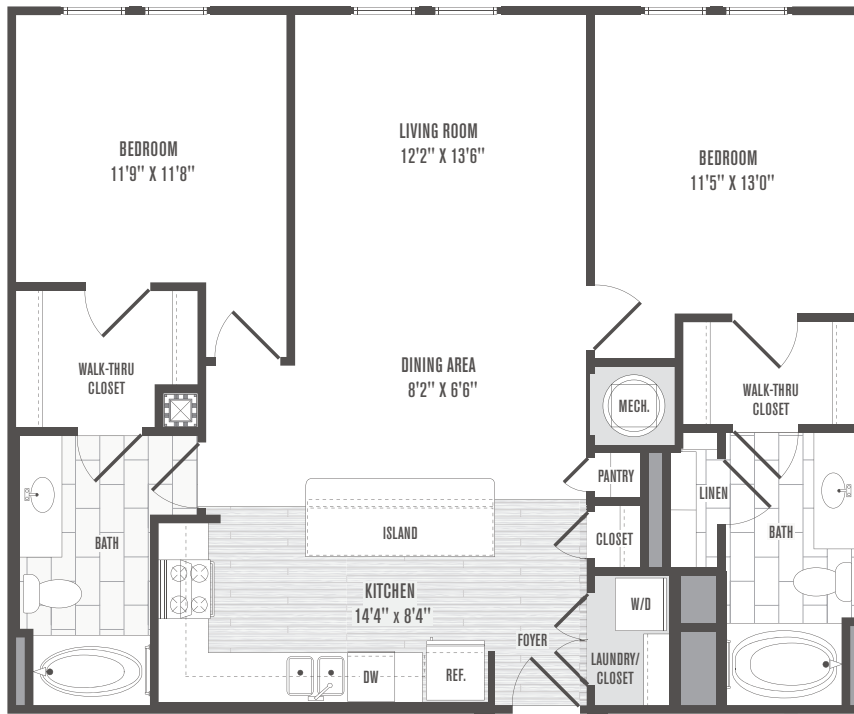

# JEFFERSON SQUARE AT WASHINGTON HILL

**B1**  
**2 Bedroom | 2 Bath**  
**1,122 Square Feet**

Rent \_\_\_\_\_

Apt# \_\_\_\_\_

Date \_\_\_\_\_

101 N. Wolfe Street  
Baltimore, MD 21231

[JeffersonSquareApartments.com](http://JeffersonSquareApartments.com)

Floor plans are artist's renderings and actual plans may be different.  
All room dimensions are approximations only.