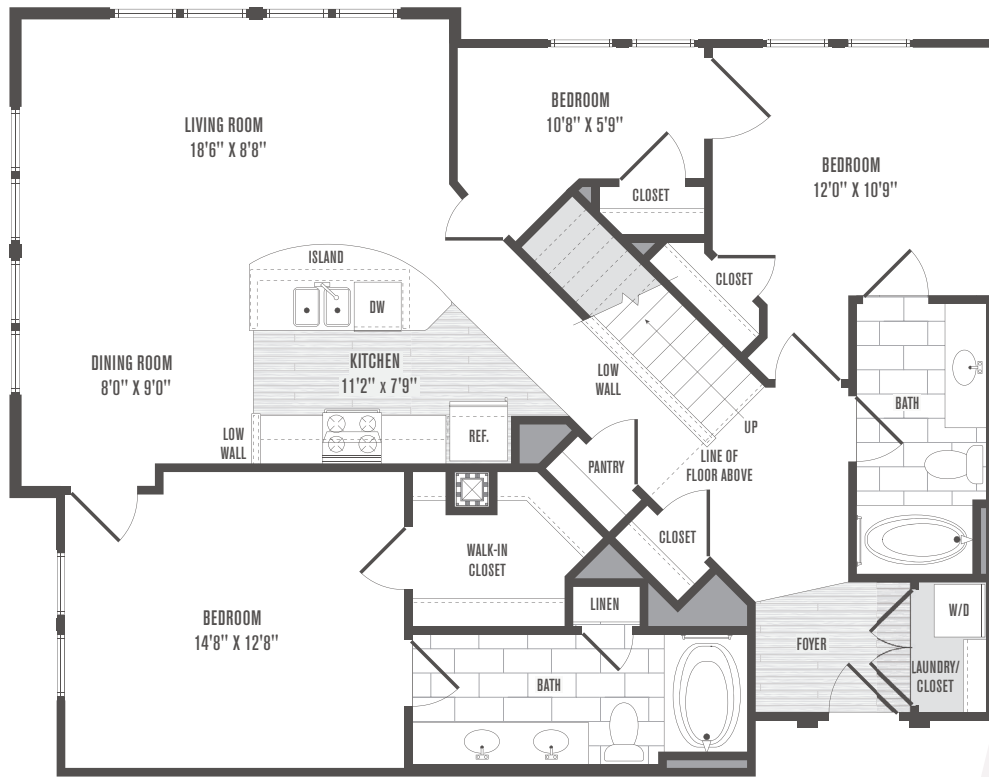

JEFFERSON SQUARE AT WASHINGTON HILL

B3 Loft
3 Bedroom | 2 Bath | Loft
1,473 Square Feet

Rent _____

Apt # _____

Date _____

B3 LOFT UPPER FLOOR

B3 LOFT LOWER FLOOR

UNIT B3 Loft

101 N. Wolfe Street
Baltimore, MD 21231

JeffersonSquareApartments.com

Floor plans are artist's renderings and actual plans may be different.
All room dimensions are approximations only.