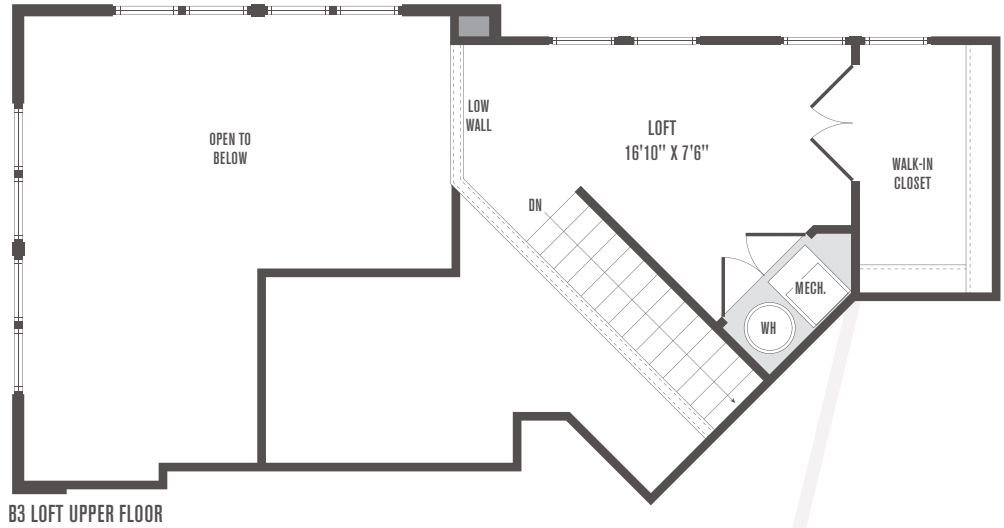

JEFFERSON SQUARE AT WASHINGTON HILL

B3 Loft
3 Bedroom | 2 Bath | Loft
1,473 Square Feet

Rent _____

Apt # _____

Date _____

B3 LOFT UPPER FLOOR

B3 LOFT LOWER FLOOR

UNIT B3 Loft

101 N. Wolfe Street
Baltimore, MD 21231

JeffersonSquareApartments.com

Floor plans are artist's renderings and actual plans may be different.
All room dimensions are approximations only.