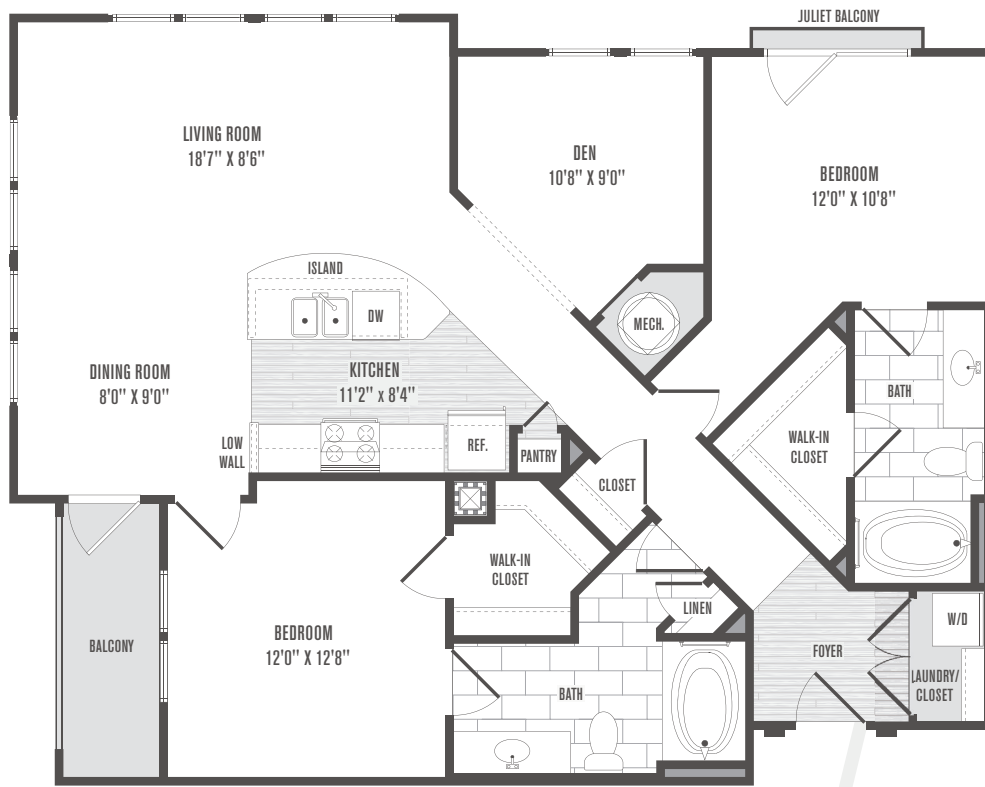

JEFFERSON SQUARE
AT WASHINGTON HILL

B3
2 Bedroom | 2 Bath | Den
1,273 Square Feet

Rent _____

Apt# _____

Date _____

101 N. Wolfe Street
Baltimore, MD 21231

JeffersonSquareApartments.com

Floor plans are artist's renderings and actual plans may be different.
All room dimensions are approximations only.