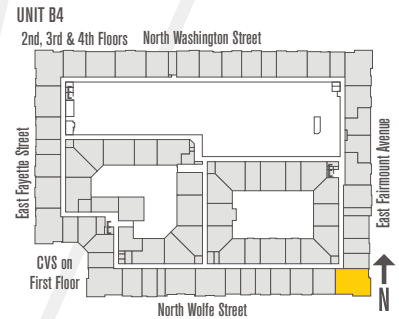

**JEFFERSON SQUARE**  
AT WASHINGTON HILL

**B4**  
**2 Bedroom | 2 Bath | Den**  
**1,252 Square Feet**

Rent \_\_\_\_\_

Apt# \_\_\_\_\_

Date \_\_\_\_\_

101 N. Wolfe Street  
Baltimore, MD 21231

[JeffersonSquareApartments.com](http://JeffersonSquareApartments.com)

Floor plans are artist's renderings and actual plans may be different.  
All room dimensions are approximations only.