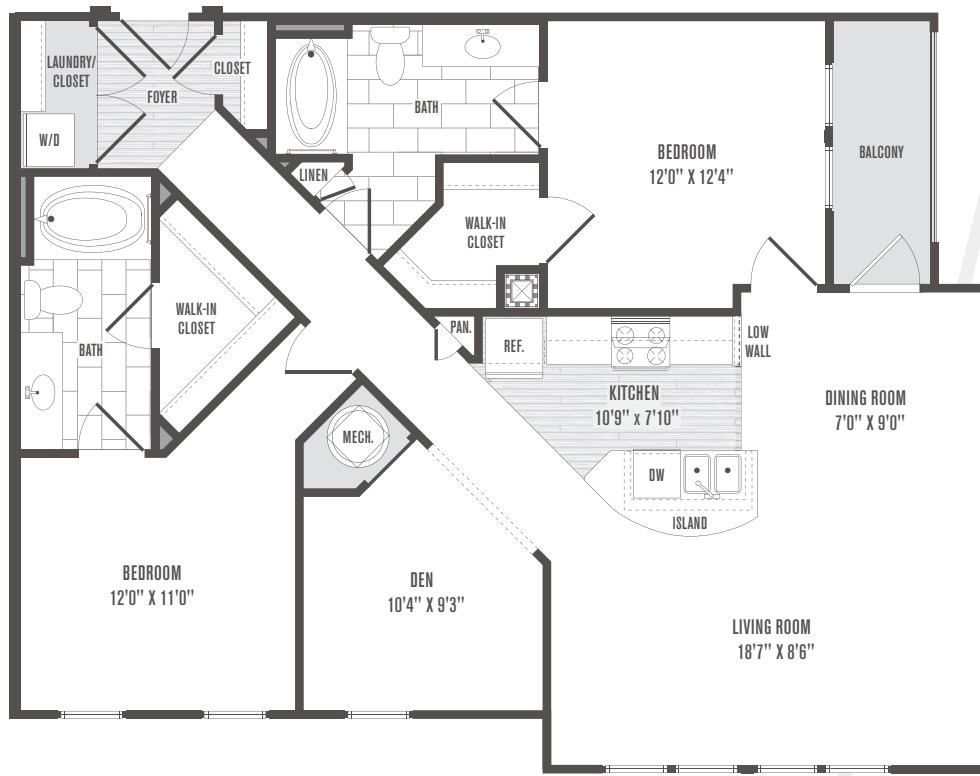

**JEFFERSON SQUARE**  
AT WASHINGTON HILL

**B4**  
**2 Bedroom | 2 Bath | Den**  
**1,252 Square Feet**

Rent \_\_\_\_\_

Apt# \_\_\_\_\_

Date \_\_\_\_\_

101 N. Wolfe Street  
Baltimore, MD 21231

[JeffersonSquareApartments.com](http://JeffersonSquareApartments.com)

Floor plans are artist's renderings and actual plans may be different.  
All room dimensions are approximations only.