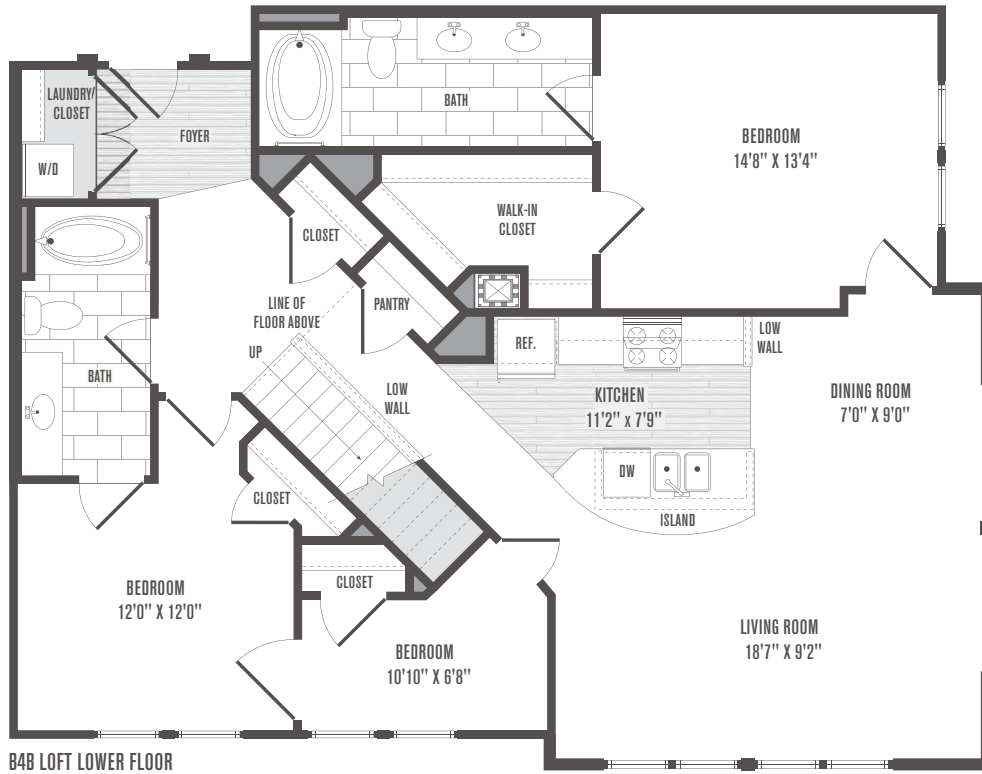

# JEFFERSON SQUARE AT WASHINGTON HILL

**B4B Loft**  
**3 Bedroom | 2 Bath | Loft**  
**Square Feet**

Rent \_\_\_\_\_

Apt # \_\_\_\_\_

Date \_\_\_\_\_

101 N. Wolfe Street  
Baltimore, MD 21231

[JeffersonSquareApartments.com](http://JeffersonSquareApartments.com)

Floor plans are artist's renderings and actual plans may be different.  
All room dimensions are approximations only.