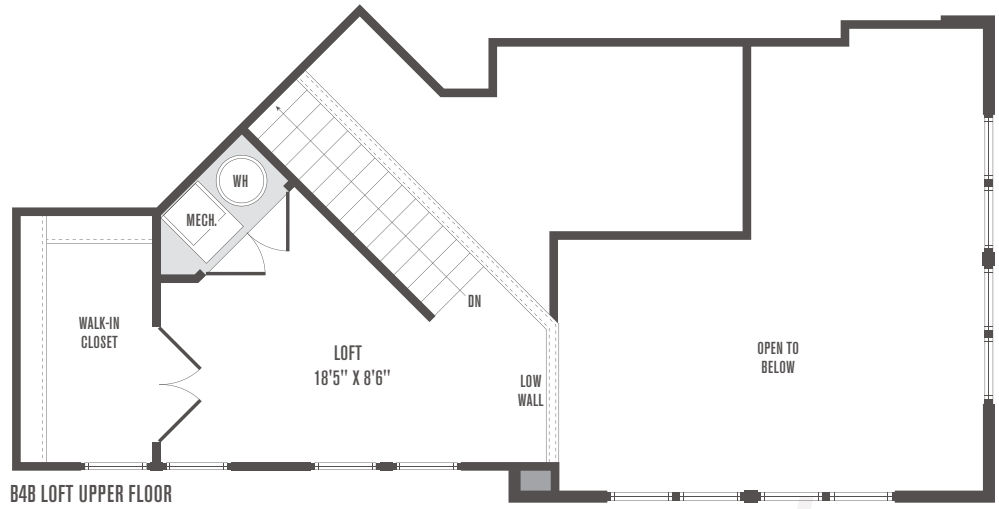

# JEFFERSON SQUARE AT WASHINGTON HILL

**B4B Loft**  
**3 Bedroom | 2 Bath | Loft**  
**Square Feet**

Rent \_\_\_\_\_

Apt # \_\_\_\_\_

Date \_\_\_\_\_

101 N. Wolfe Street  
Baltimore, MD 21231

[JeffersonSquareApartments.com](http://JeffersonSquareApartments.com)

Floor plans are artist's renderings and actual plans may be different.  
All room dimensions are approximations only.