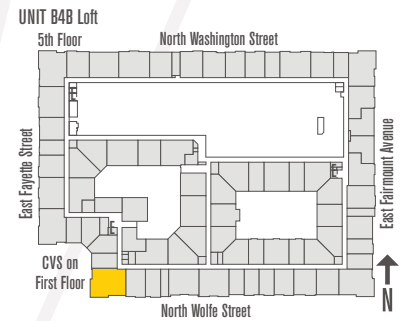

# JEFFERSON SQUARE AT WASHINGTON HILL

**B4B Loft**  
**3 Bedroom | 2 Bath | Loft**  
**Square Feet**

Rent \_\_\_\_\_

Apt # \_\_\_\_\_

Date \_\_\_\_\_

101 N. Wolfe Street  
Baltimore, MD 21231

[JeffersonSquareApartments.com](http://JeffersonSquareApartments.com)

Floor plans are artist's renderings and actual plans may be different.  
All room dimensions are approximations only.