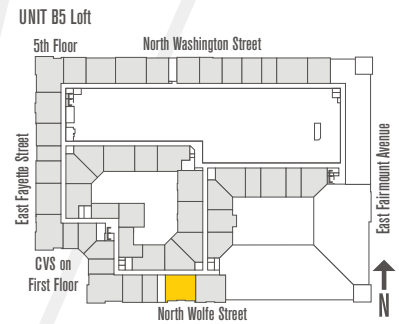

B5 Loft
2 Bedroom | 2 Bath | Loft
1,232 Square Feet

Rent _____

Apt# _____

Date _____

B5 LOFT LOWER FLOOR

B5 LOFT UPPER FLOOR

101 N. Wolfe Street
Baltimore, MD 21231

JeffersonSquareApartments.com

Floor plans are artist's renderings and actual plans may be different.
All room dimensions are approximations only.