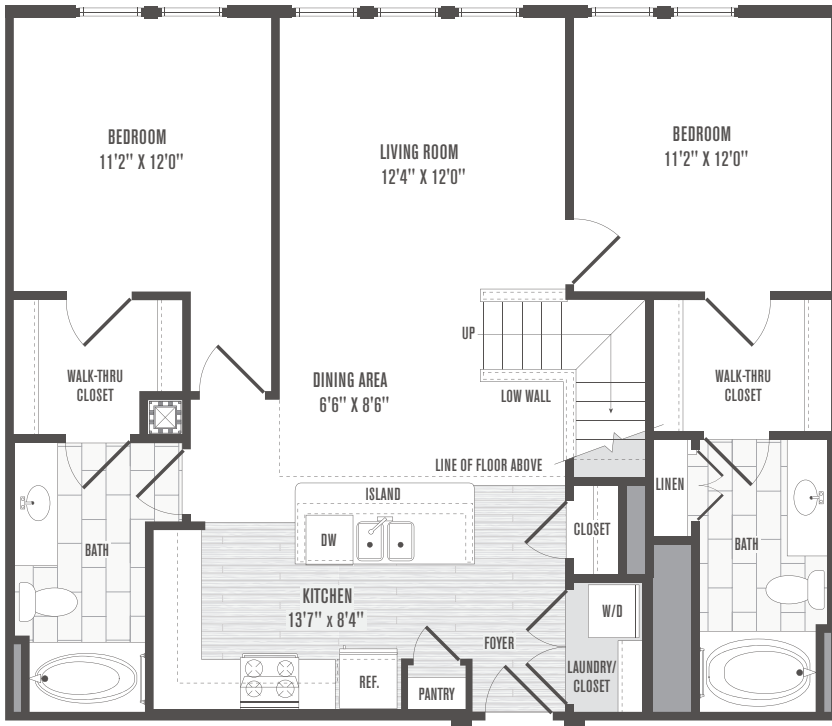

B5 Loft
2 Bedroom | 2 Bath | Loft
1,232 Square Feet

Rent _____

Apt# _____

Date _____

B5 LOFT LOWER FLOOR

B5 LOFT UPPER FLOOR

101 N. Wolfe Street
Baltimore, MD 21231

JeffersonSquareApartments.com

Floor plans are artist's renderings and actual plans may be different.
All room dimensions are approximations only.