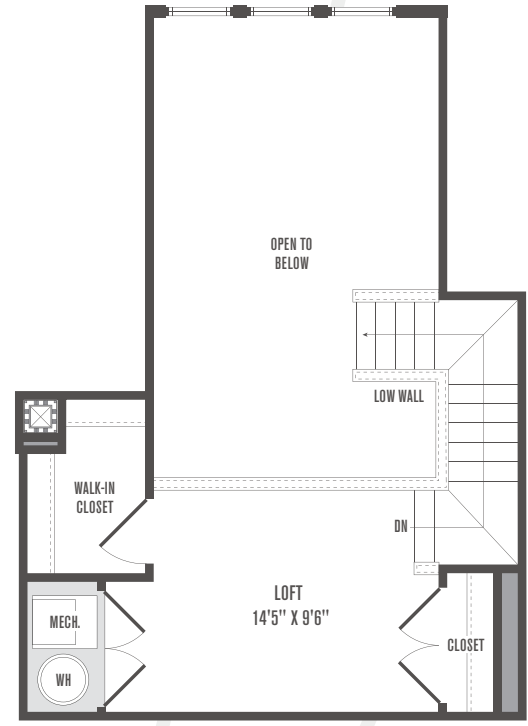

B5 Loft
2 Bedroom | 2 Bath | Loft
1,232 Square Feet

Rent _____

Apt# _____

Date _____

B5 LOFT LOWER FLOOR

B5 LOFT UPPER FLOOR

101 N. Wolfe Street
Baltimore, MD 21231

JeffersonSquareApartments.com

Floor plans are artist's renderings and actual plans may be different.
All room dimensions are approximations only.