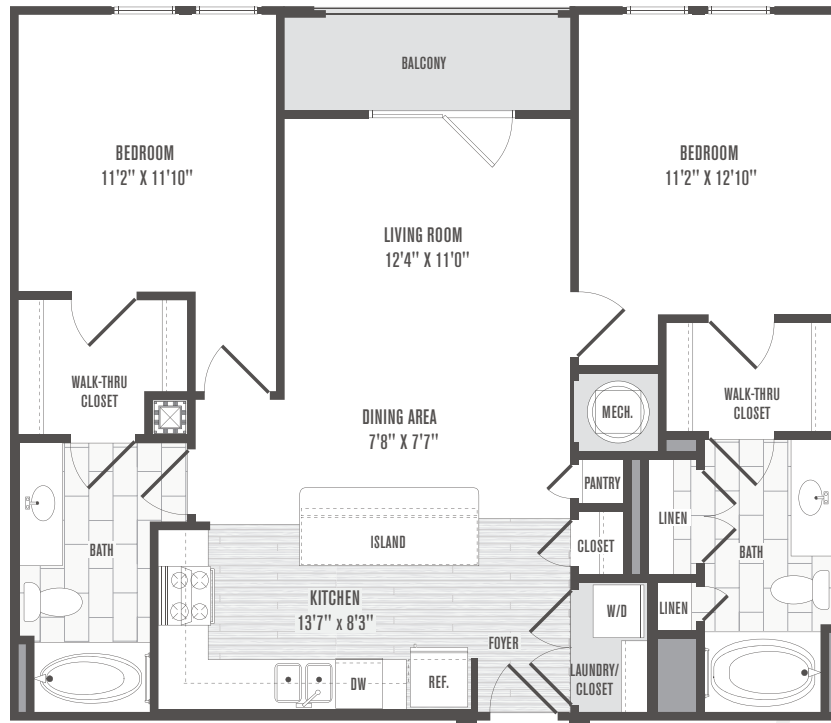

JEFFERSON SQUARE
AT WASHINGTON HILL

B5
2 Bedroom | 2 Bath
1,048 Square Feet

Rent _____

Apt# _____

Date _____

101 N. Wolfe Street
Baltimore, MD 21231

JeffersonSquareApartments.com

Floor plans are artist's renderings and actual plans may be different.
All room dimensions are approximations only.