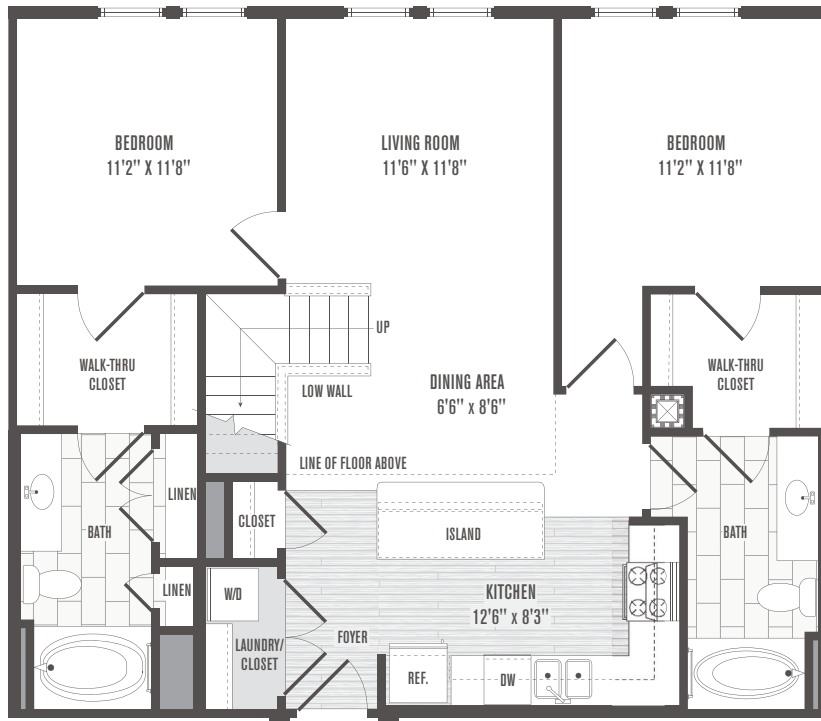

B7 Loft
2 Bedroom | 2 Bath | Loft
1,180 Square Feet

Rent _____

Apt# _____

Date _____

B7 LOFT LOWER FLOOR

B7 LOFT UPPER FLOOR

101 N. Wolfe Street
Baltimore, MD 21231

JeffersonSquareApartments.com

Floor plans are artist's renderings and actual plans may be different.
All room dimensions are approximations only.