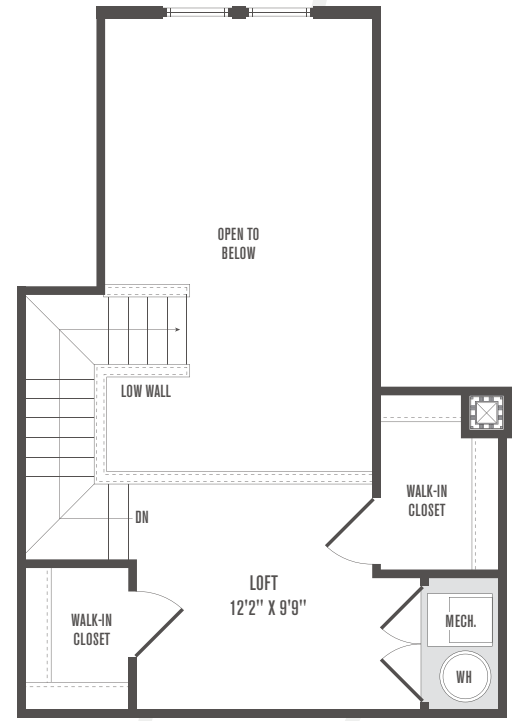

B7 Loft
2 Bedroom | 2 Bath | Loft
1,180 Square Feet

Rent _____

Apt# _____

Date _____

B7 LOFT LOWER FLOOR

B7 LOFT UPPER FLOOR

101 N. Wolfe Street
Baltimore, MD 21231

JeffersonSquareApartments.com

Floor plans are artist's renderings and actual plans may be different.
All room dimensions are approximations only.