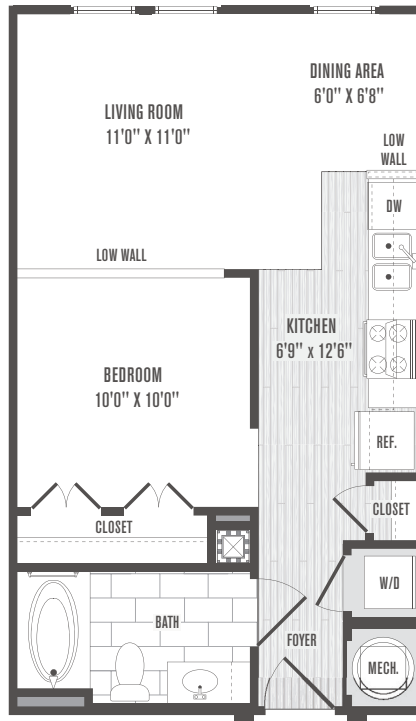

JEFFERSON SQUARE AT WASHINGTON HILL

S1
Studio | 1 Bath
546 Square Feet

Rent _____

Apt# _____

Date _____

101 N. Wolfe Street
Baltimore, MD 21231

JeffersonSquareApartments.com

Floor plans are artist's renderings and actual plans may be different.
All room dimensions are approximations only.