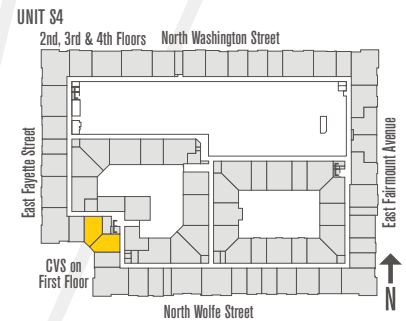

JEFFERSON SQUARE
AT WASHINGTON HILL

S4
Studio | 1 Bath
616 Square Feet

Rent _____

Apt# _____

Date _____

101 N. Wolfe Street
Baltimore, MD 21231

JeffersonSquareApartments.com

Floor plans are artist's renderings and actual plans may be different.
All room dimensions are approximations only.