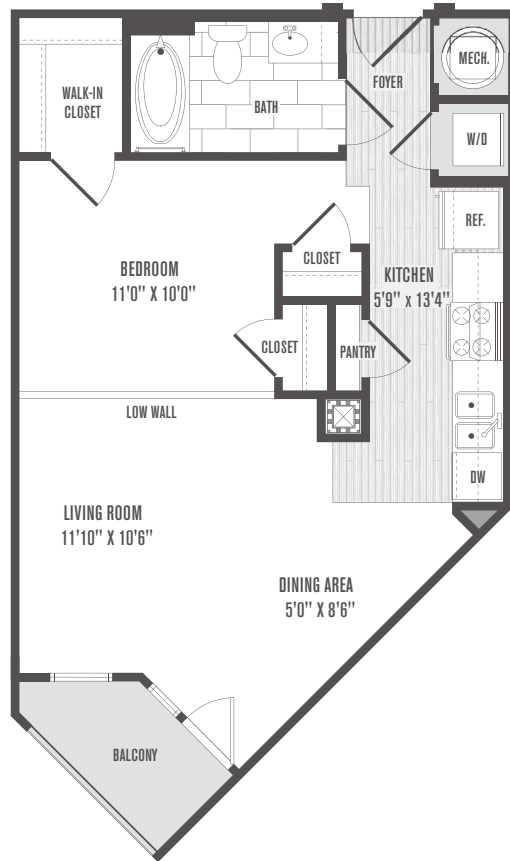

JEFFERSON SQUARE
AT WASHINGTON HILL

S4
Studio | 1 Bath
616 Square Feet

Rent _____

Apt# _____

Date _____

101 N. Wolfe Street
Baltimore, MD 21231

JeffersonSquareApartments.com

Floor plans are artist's renderings and actual plans may be different.
All room dimensions are approximations only.