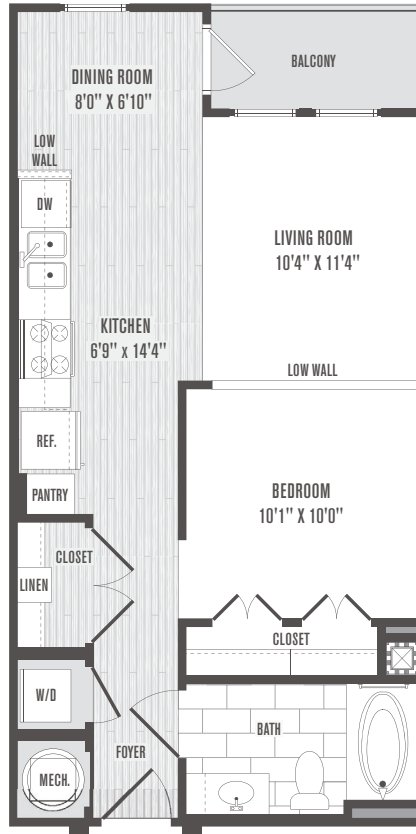

JEFFERSON SQUARE AT WASHINGTON HILL

S6
Studio | 1 Bath
593 Square Feet

Rent _____

Apt# _____

Date _____

UNIT S6

101 N. Wolfe Street
Baltimore, MD 21231

JeffersonSquareApartments.com

Floor plans are artist's renderings and actual plans may be different.
All room dimensions are approximations only.